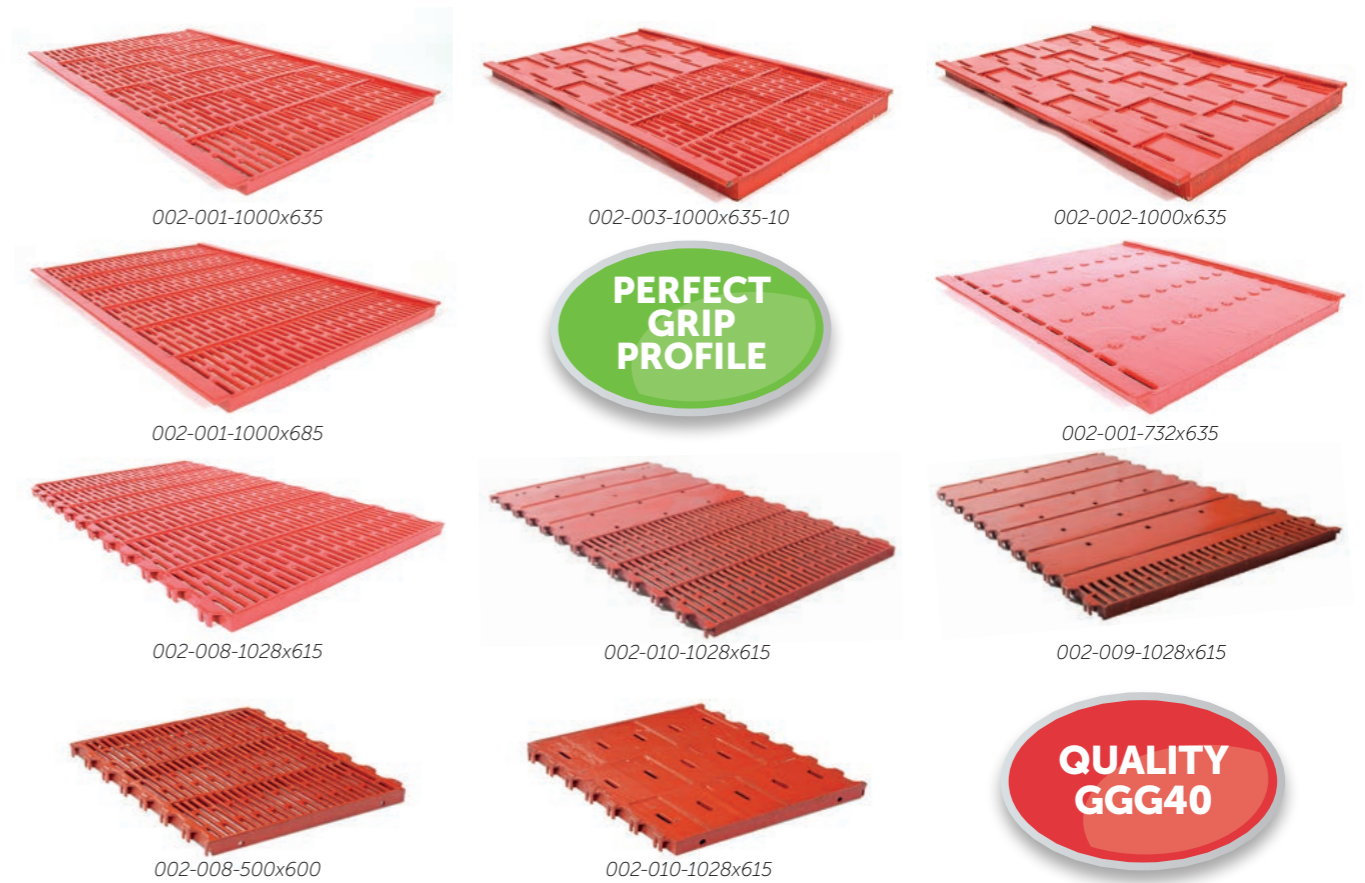

Item number	Product name	Size (mm)	Weight (kg)	Number on pallet
001-007-500x600	Pro Grip Heavy Duty, farrowing slat open*	500x600	2,927	112
001-003-200x600	Pro Step, farrowing slat open*	500x600	2,390	180
001-003-250x600	Pro Step, farrowing slat open*	400x600	1,966	220
001-003-300x600	Pro Step, farrowing slat open*	300x600	1,297	360
001-003-400x600	Pro Step, farrowing slat open*	250x600	1,097	480
001-003-500x600	Pro Step, farrowing slat open*	200x600	0,902	500
001-006-200x600	Pro Step, farrowing slat open*	200x600	0,902	500
001-006-300x600	Pro Step, farrowing slat open*	300x600	1,297	360
001-006-500x600	Pro Step, farrowing slat open*	500x600	2,39	180

* 100% polypropylene: Vereijken Quality (made in Belgium)
Designed according to German welfare legislation (with 10mm bar)

Item number	Product name	Size (mm)	Weight (kg)	Number on pallet
001-004-200x600	Pro Step, farrowing slat closed*	500x600	3,140	180
001-004-250x600	Pro Step, farrowing slat closed*	400x600	2,552	220
001-004-300x600	Pro Step, farrowing slat closed*	300x600	1,620	360
001-004-400x600	Pro Step, farrowing slat closed*	250x600	1,389	480
001-004-500x600	Pro Step, farrowing slat closed*	200x600	1,141	500

* 100% polypropylene: Vereijken Quality (made in Belgium)

Item number	Product name	Size (mm)	Weight (kg)	Number on pallet
020-003-1200x500	Isolated heated plate (0,6m²)	1540x400	8,0	30
020-003-1540x400	Isolated heated plate (0,8m²)	1635x500	7,5	30
020-003-1635x500	Isolated heated plate (0,6m²)	1200x500	9,8	30
020-000-003-L	Nanny, heated pigletsnest - leftsided	1600x750	40	80 / truck
020-000-003-R	Nanny, heated pigletsnest - leftsided	1600x750	40	80 / truck

* 100% polypropylene: Vereijken Quality (made in Belgium)