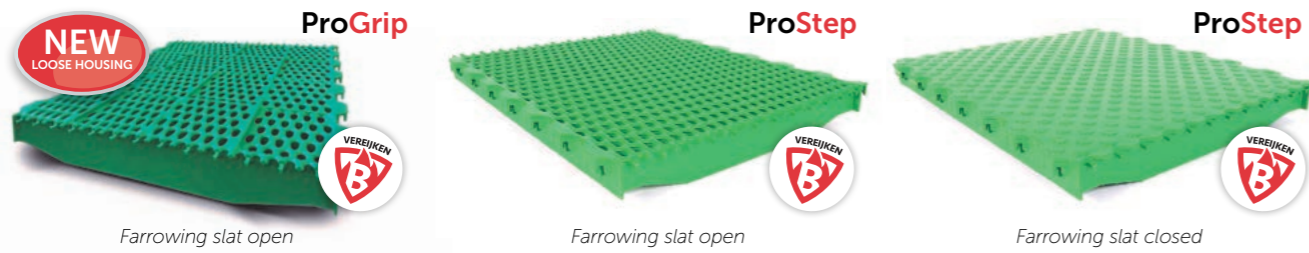

Dealersticker

For more information, please feel free to contact us.
info@vereijkenhooijer.nl • +31 (0)492 45 07 33

Healthy pig business starts with Vereijken

www.vereijkenpigflooring.com

Item number	Product name	Size (mm)	Weight (kg)	Number on pallet
001-007-500x600	Pro Grip Heavy Duty , farrowing slat open*	500x600	2,927	112
001-003-200x600	Pro Step , farrowing slat open*	500x600	2,390	180
001-003-250x600	Pro Step , farrowing slat open*	400x600	1,966	220
001-003-300x600	Pro Step , farrowing slat open*	300x600	1,297	360
001-003-400x600	Pro Step , farrowing slat open*	250x600	1,097	480
001-003-500x600	Pro Step , farrowing slat open*	200x600	0,902	500
001-006-200x600	Pro Step , farrowing slat open*	200x600	0,902	500
001-006-300x600	Pro Step , farrowing slat open*	300x600	1,297	360
001-006-500x600	Pro Step , farrowing slat open*	500x600	2,39	180

* 100% polypropylene: Vereijken Quality (made in Belgium)
 Designed according to German welfare legislation (with 10mm bar)

Item number	Product name	Size (mm)	Weight (kg)	Number on pallet
001-004-200x600	Pro Step , farrowing slat closed*	500x600	3,140	180
001-004-250x600	Pro Step , farrowing slat closed*	400x600	2,552	220
001-004-300x600	Pro Step , farrowing slat closed*	300x600	1,620	360
001-004-400x600	Pro Step , farrowing slat closed*	250x600	1,389	480
001-004-500x600	Pro Step , farrowing slat closed*	200x600	1,141	500